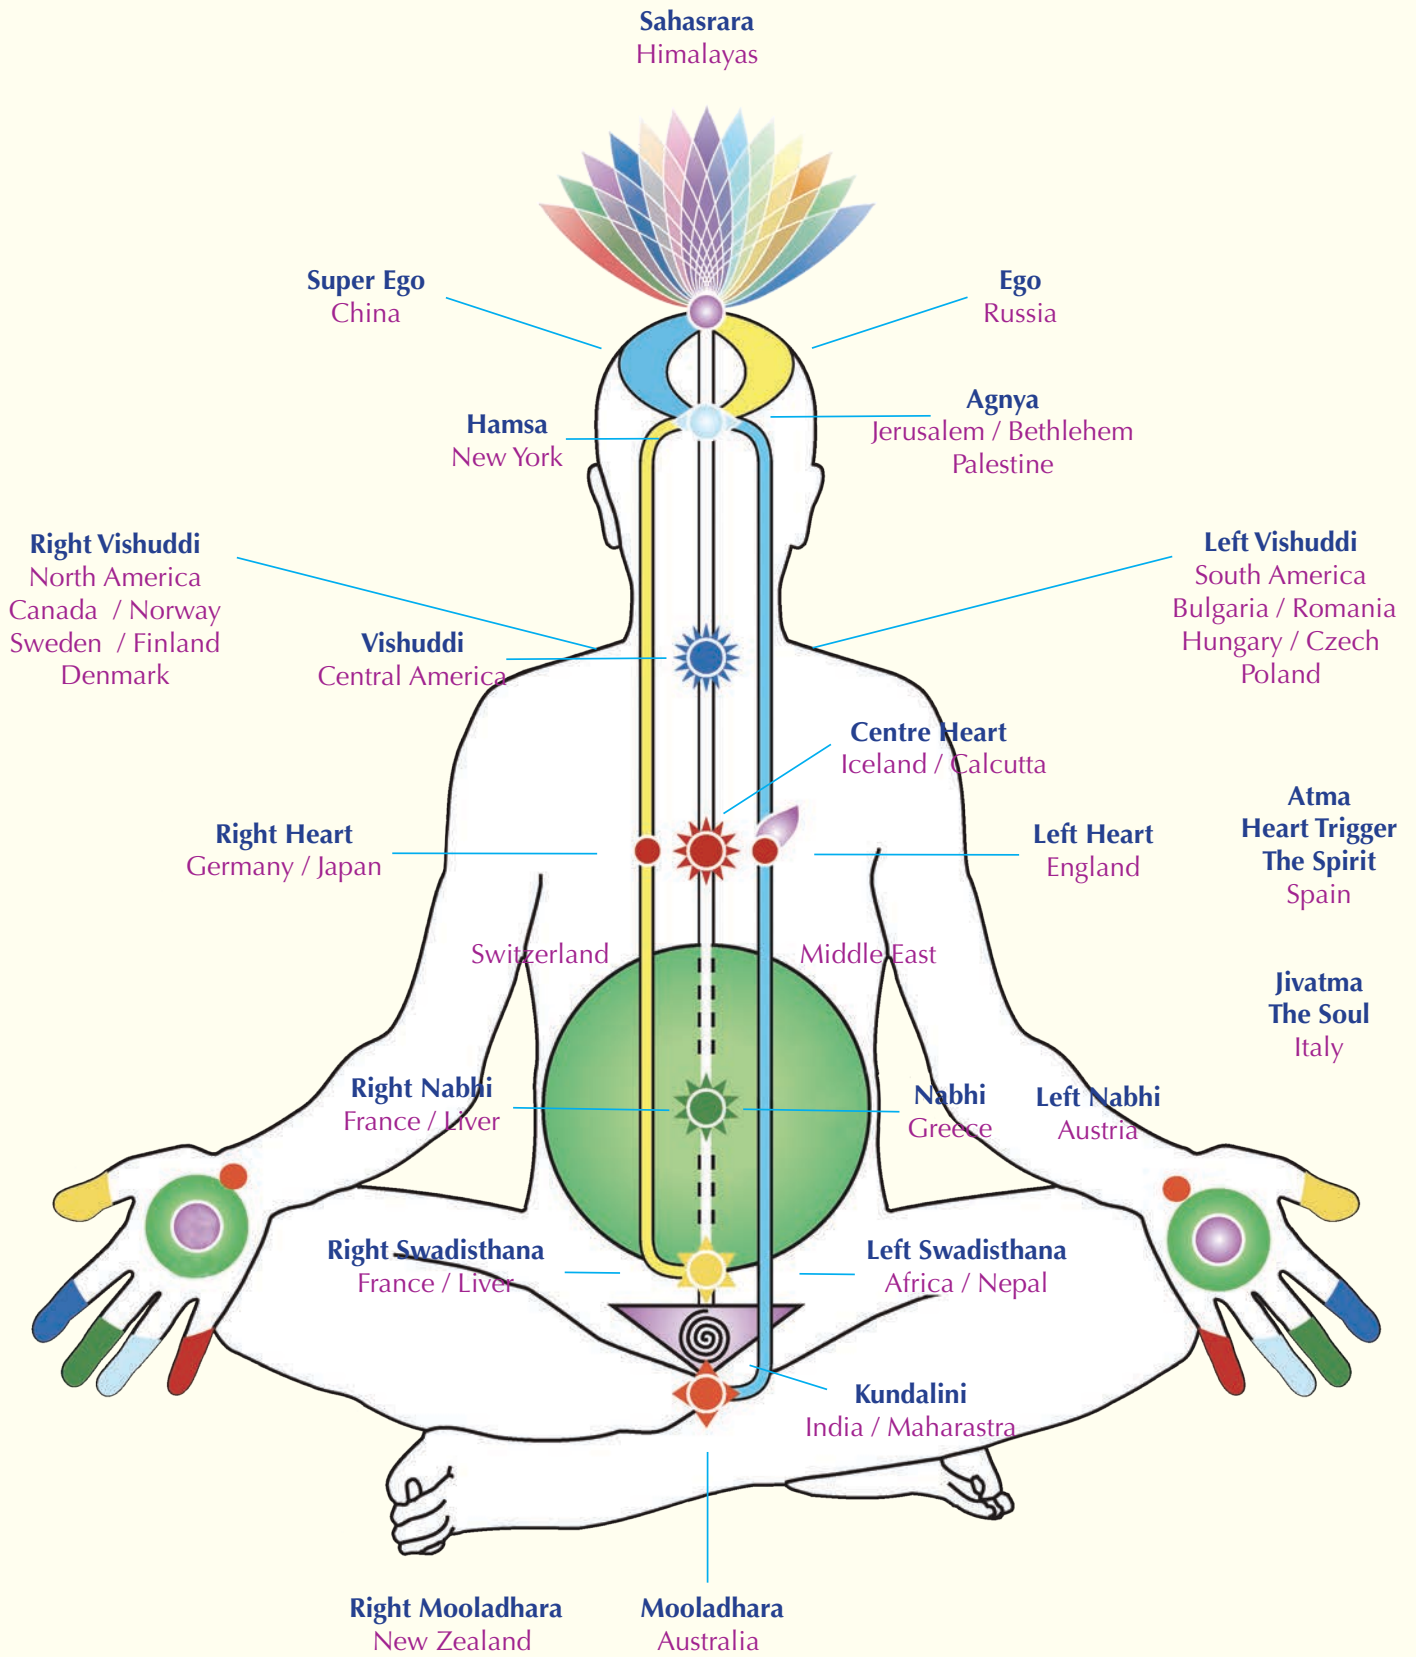

GEOGRAPHY OF THE VIRATA

Ida Nadi - River Ganga
Pingala Nadi - River Yamuna
Sushumna Nadi - River Saraswati